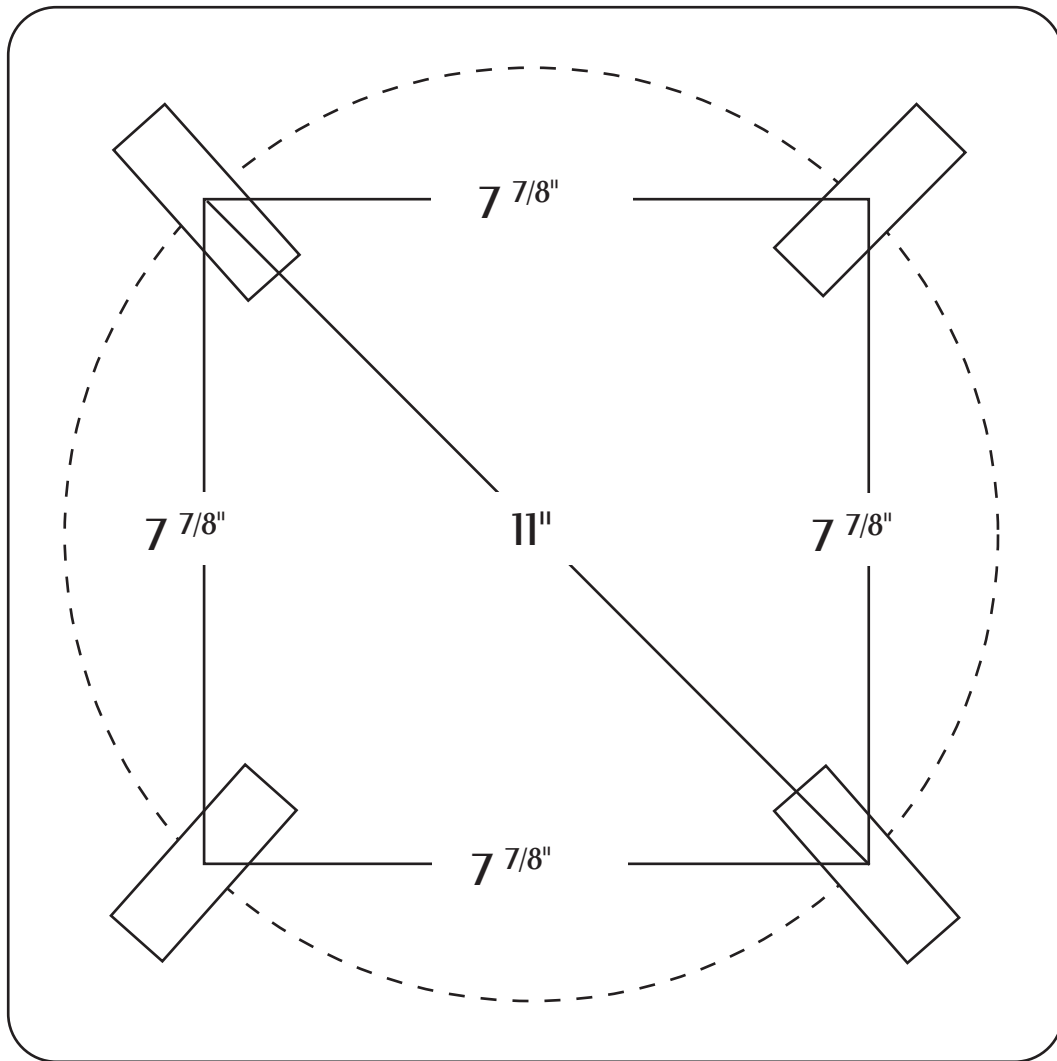

TECHLIGHT BOLT CIRCLE

11" Bolt Circle

NOT TO SCALE