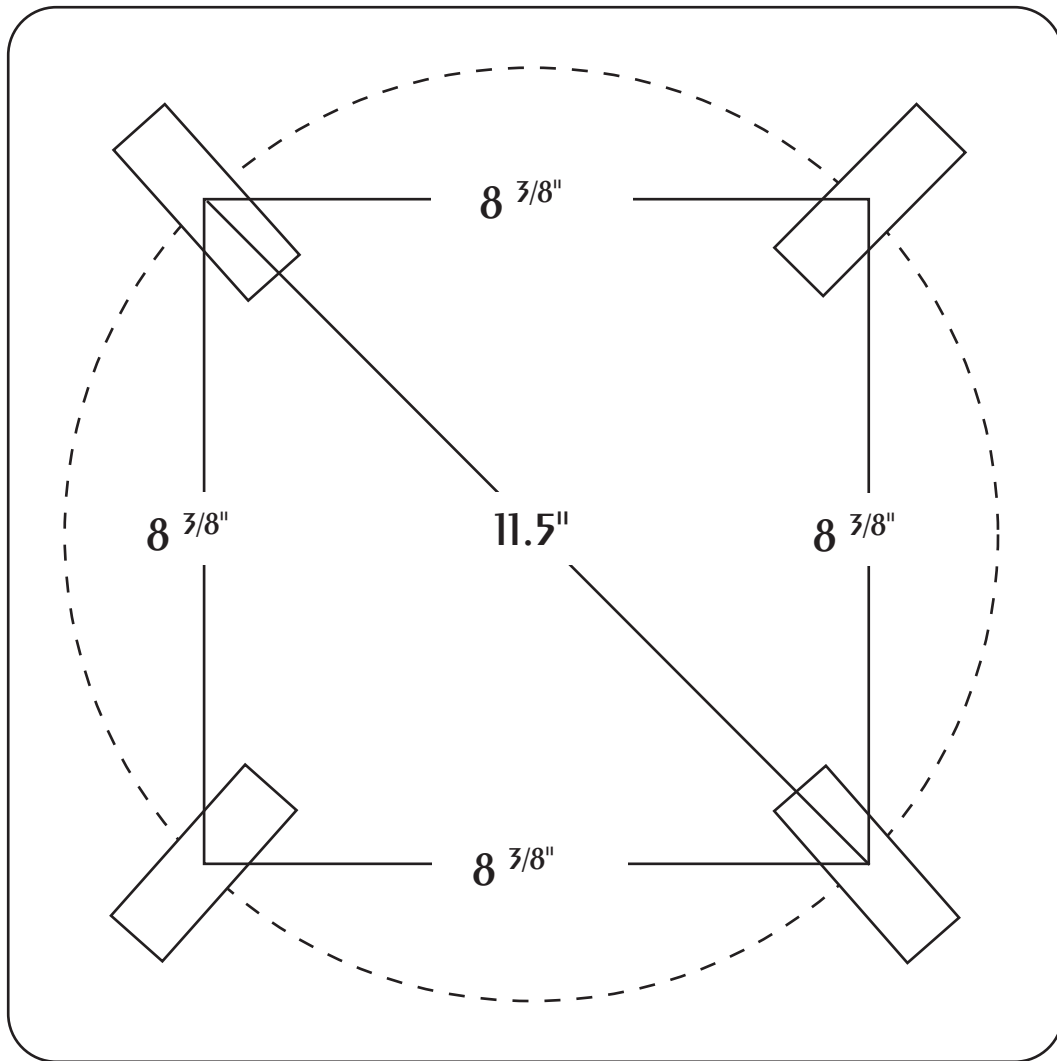

# TECHLIGHT BOLT CIRCLE

**11.5" Bolt Circle**

**NOT TO SCALE**