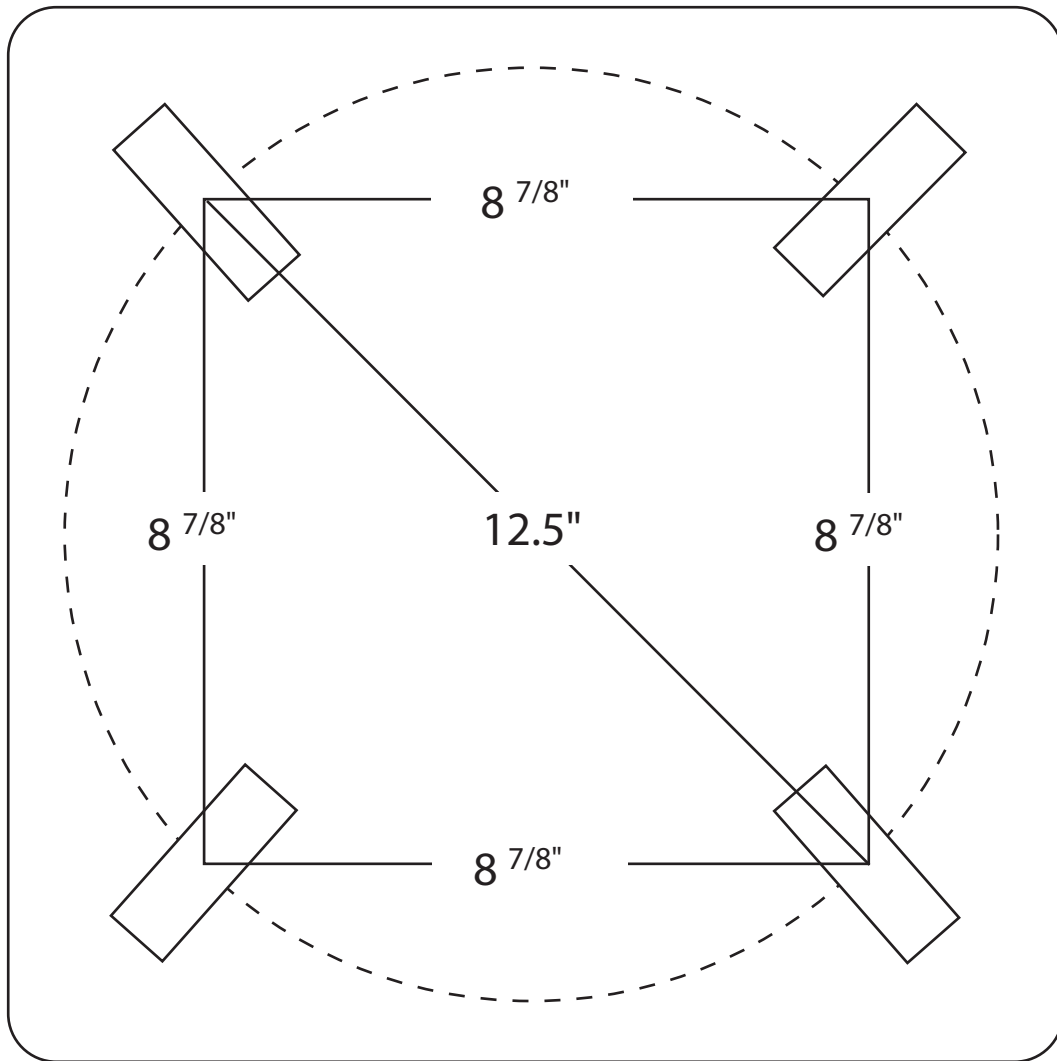

TECHLIGHT BOLT CIRCLE

12.5" Bolt Circle

NOT TO SCALE