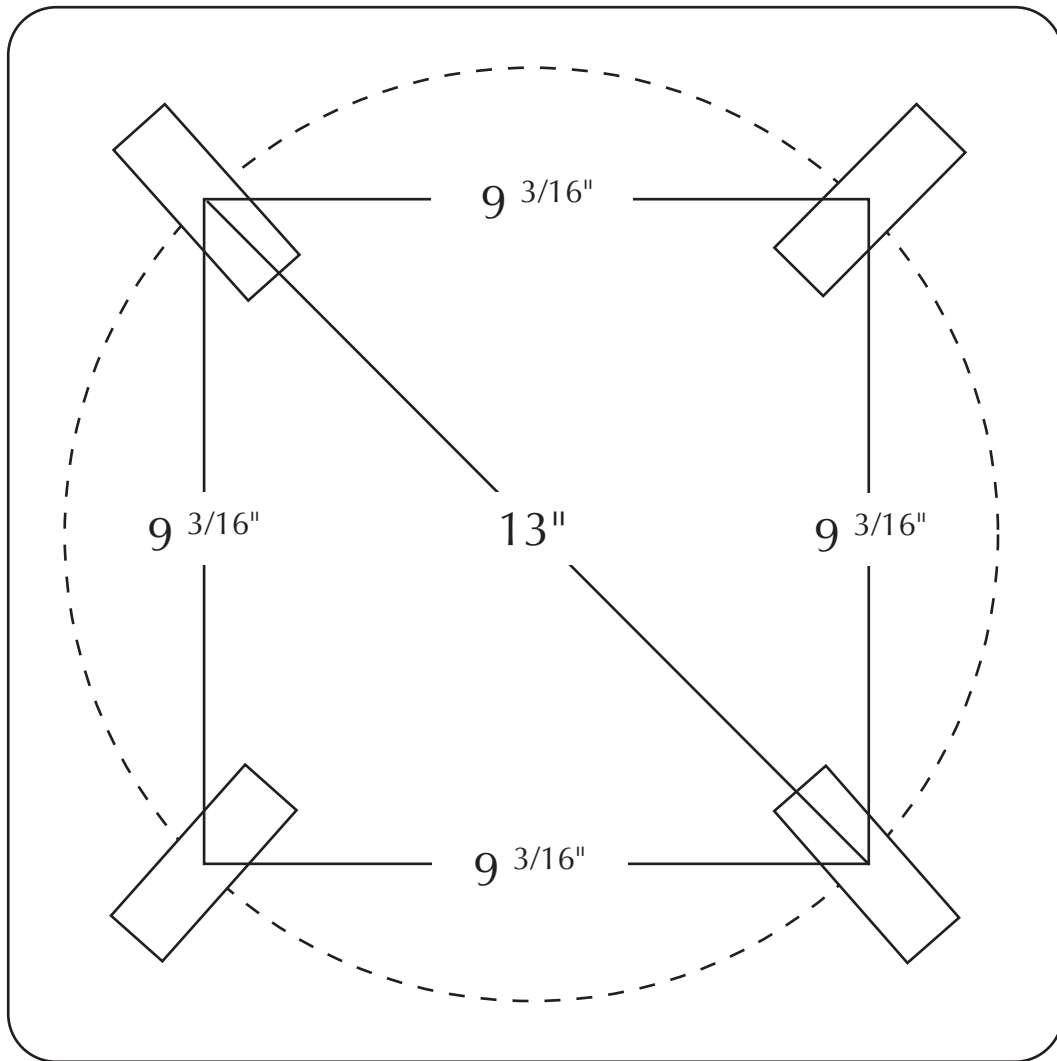

TECHLIGHT BOLT CIRCLE

13" x 13"

NOT TO SCALE