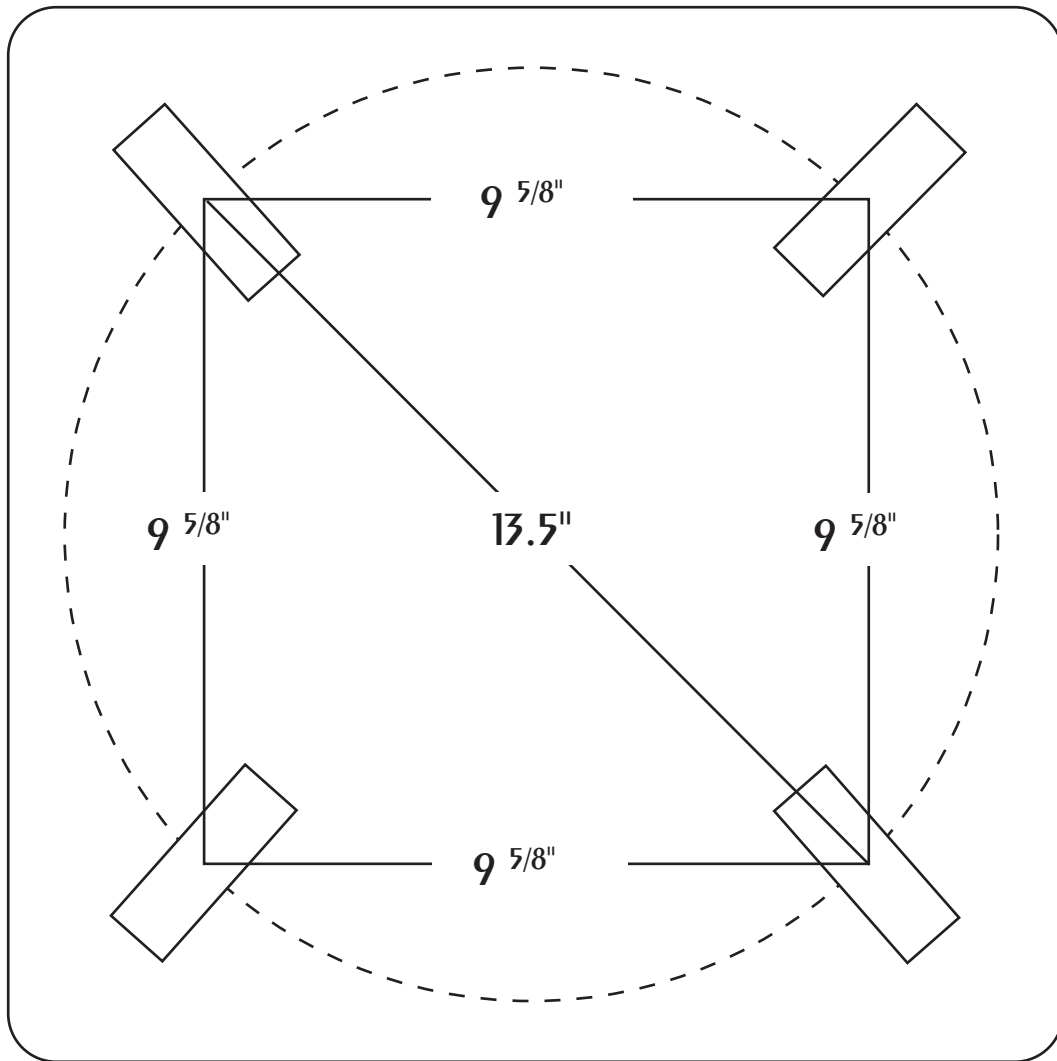

TECHLIGHT BOLT CIRCLE

13.5" Bolt Circle

NOT TO SCALE