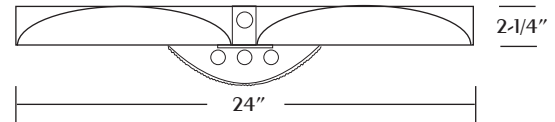

Master/Slave Systems available upon request. Please contact your Horizon Sales Representative for more information.

Ordering Nomenclature

Ex: (2X4 Low Profile Drop Basket Direct/Indirect, 4 Lamps, F32T8, Acrylic Diffusers, Multi-Volt = DIDE2432AD)

SERIES	NUMBER OF LAMPS	WATTAGE/TYPE	DIFFUSER	VOLTAGE	BALLAST FACTOR	OPTIONS
DIDE1 1X4 DIDE2 2X4 DIDE22 2X2	1 2 3 4	<u>2X2</u> 17 - 17W T8, 24" 25 - 25W T8, 24" CF39 - 39W TT5, 24" CF40 - 40W TT5, 24" CF50 - 50W TT5, 24" CF55 - 55W TT5, 24" <u>1X4 and 2X4</u> 28T8 - 28W T8, 48" 28T5 - 28W T5, 46" 32 - 32W T8, 48" 40 - 40W T12, 48" (Electronic Only) 48HO - 60W 800mA, 48" 54 - F54T5HO, 46"	A -Acrylic B -Perforated Basket	D - Multi-Volt 1 - 120V 2 - 277V 3 - 347V 4 - 480V	BLANK - Normal H - High L - Low	IS - Instant Start 10IS - ≤10% THD, Instant Start RS - Rapid Start 10RS - ≤10% THD, Rapid Start P - Program Start 20 - ≤20% THD EB5 - 500 Lumen Battery Backup EB7 - 700 Lumen Battery Backup EB14 - 1400 Lumen Battery Backup EB30 - 3000 Lumen Battery Backup M - Mirrored Reflector TNG - Triple Neoprene Gasketing FBF - Fast-Blow Fuse SBF - Slow-Blow Fuse SJ6 - 6', 3/8" dia., 16/3 SJ Cord WHC - Wire Hook and 36" Chain Set (2) AC - Aircraft Cable 10' with 12" Y (2) PWO - Palletized without Cartons FK22 - 2x2 Flange Kit FK24 - 2x4 Flange Kit IC - Insulation Contact Rated CD - Continuous Dimming 120V CD2 - Continuous Dimming 277V SD - Step Dimming SD2 - Step Dimming 277V IO - Inboard/Outboard (2 lamp-2 lamp) IO1 - Inboard/Outboard (1 lamp-2 lamp) IO2 - Inboard/Outboard (1 lamp-3 lamp)