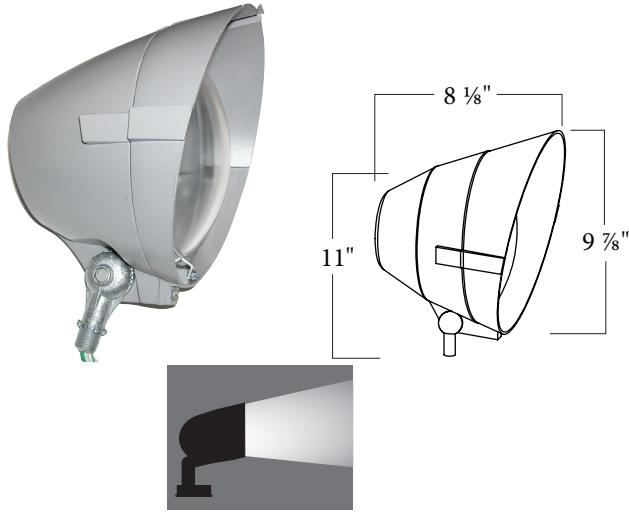

SPECIALTY LIGHTING

PAR56 Statue Spot

DESIGN

The MSS is a line voltage bullet light that was designed to be used as a statue spot light. Whether you are lighting a small statue in a yard, or a large piece of corporate art, the versatility of our line voltage statue spot light makes it appropriate for a wide range of applications.

ACCESSORIES

TREE BASE
B01

1/2" CONDUIT BASE
B02

4" ROUND THREE
HOLE COVER
B03

20" x 2 1/2" Mounting
Stake
LMS

20" x 2 1/2" Mounting
Stake with Brass Cap
LMSB

ORDERING INFORMATION

Description	Part Number
300W PAR56 MFL INC, TREE BASE	MSS-1-1-1- (A)
300W PAR56 NS INC, TREE BASE	MSS-1-1-2- (A)
300W PAR56 WFL INC, TREE BASE	MSS-1-1-3- (A)

Option Codes

(A) Finish

- BK - Black
- BZ - Bronze
- GR - OD Green
- WH - White
- SP - Special

TECHNICAL INFORMATION

Constructed of die cast aluminum, it is designed to operate PAR56 line voltage lamps. Light sources available up to 300W PAR56 Incandescent lamps. The fixture is finished with a durable polyester powdercoat paint.