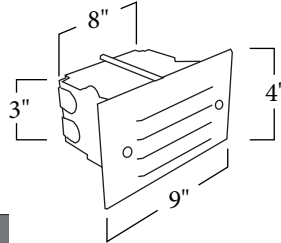

## ORDERING INFORMATION

Description	Part Number
DUAL 20W, 12V HALOGEN, HORIZ LOUVER	TLLVSLD- (A)

## TECHNICAL INFORMATION

Constructed of a stamped steel louvered faceplate and die cast aluminum recessed box. It comes standard with two 20W 12V halogen light sources, tempered glass lens, and gasket. Provided with a 3' long 18 ga. whip and low voltage connector. The faceplate is finished with a durable polyester powdercoat paint.