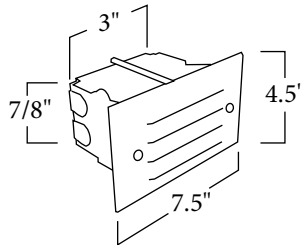

TLL SERIES

Small Low Voltage Step Light

Vertical Louver

ORDERING INFORMATION

Description	Part Number
10W, 12V XENON, HORIZ LOUVER	TLLVSLH- (A)
10W, 12V XENON, VERT LOUVER	TLLVSLV- (A)

Option Codes

(A) Finish

- BK - Black
- BZ - Bronze
- GR - OD Green
- WH - White
- SP - Special

NOTE: FOR INTERIOR USE ONLY

DESIGN

The TLLVSL Step Light is unobtrusive and functional. Step Lights can be integrated into almost any interior recessed application. The discrete size of this fixture allows it to be integrated into almost any recessed application. Light stairs, railings, congregating areas or a home theater room.

TECHNICAL INFORMATION

Constructed of a stamped steel louvered faceplate and single gang recessed box. It comes standard with a 10W 12V Xenon light source, tempered glass lens, and gasket. Provided with a 3' long 18 ga. whip and low voltage connector. The faceplate is finished with a durable polyester powdercoat paint.