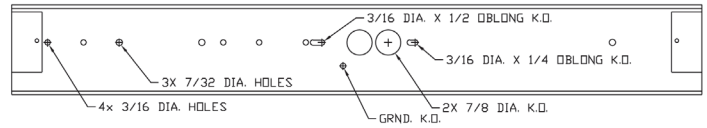

TOP
W/O DIFFUSER