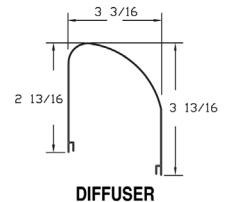

Please contact your Horizon Sales Representative for more information.
All dimensions subject to change without notice.

Ordering Nomenclature

Ex: (Wall Vanity 203, 1 Lamp, F32T8, 48", Bright Anodized Finish, Multi-Volt = WV20313248SWDC)

SERIES	NUMBER OF LAMPS	WATTAGE	LENGTH	DIFFUSER	VOLTAGE	FINISH	BALLAST FACTOR	OPTIONS
WV203	1	15 - 15 watt T8 (18")	18 - 18"	SW-Smooth White	D - Multi-Volt	C - Bright Anodized	BLANK - Normal H - High L - Low	10RS - ≤10% THD, Rapid Start
	2	17 - 17 watt T8 (24")	24 - 24"		1 - 120V			P - Program Start
		25 - 25 watt T8 (36")	36 - 36"		2 - 277V			Z0 - ≤20% THD
		32 - 32 watt T8 (48")	48 - 48"		3 - 347V			EB5 - 500 Lumen Emergency Ballast
		28T8 - 28 watt T8 (48")			4 - 480V			EB7 - 700 Lumen Emergency Ballast
		*CFL - SPECIAL ORDER			*Multi-Volt is 120/277V			EB14 - 1400 Lumen Emergency Ballast
								EB30 - 3000 Lumen Emergency Ballast
								FBF - Fast-Blow Fuse
								SBF - Slow-Blow Fuse
								PC - Pull Chain
								PC3 - 3 Step Pull Chain
								RS - Rocker Switch
								CO - Convenience Outlet
								CO2 - GFCI Convenience Outlet