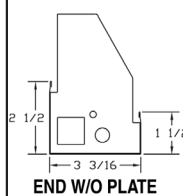

Please contact your Horizon Sales Representative for more information.
All dimensions subject to change without notice.

Ordering Nomenclature

Ex: (Wall Vanity 203, 1 Lamp, F32T8, 48", Bright Anodized Finish, Multi-Volt = WV20313248SWDC)

SERIES	NUMBER OF LAMPS	WATTAGE	LENGTH	DIFFUSER	VOLTAGE	FINISH	BALLAST FACTOR	OPTIONS
WV203	1	15 - 15 watt T8 (18")	18 - 18"	SW-Smooth White	D - Multi-Volt	C - Bright Anodized	BLANK - Normal H - High L - Low	10RS - ≤10% THD, Rapid Start
	2	17 - 17 watt T8 (24")	24 - 24"		1 - 120V			P - Program Start
		25 - 25 watt T8 (36")	36 - 36"		2 - 277V			Z0 - ≤20% THD
		32 - 32 watt T8 (48")	48 - 48"		3 - 347V			EB5 - 500 Lumen Emergency Ballast
		28T8 - 28 watt T8 (48")			4 - 480V			EB7 - 700 Lumen Emergency Ballast
		*CFL - SPECIAL ORDER			*Multi-Volt is 120/277V			EB14 - 1400 Lumen Emergency Ballast
								EB30 - 3000 Lumen Emergency Ballast
								FBF - Fast-Blow Fuse
								SBF - Slow-Blow Fuse
								PC - Pull Chain
								PC3 - 3 Step Pull Chain
								RS - Rocker Switch
								CO - Convenience Outlet
								CO2 - GFCI Convenience Outlet