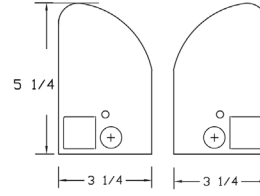

Please contact your Horizon Sales Representative for more information.
All dimensions subject to change without notice.

Ordering Nomenclature

Ex: (Wall Vanity 203, 1 Lamp, F32T8, 48", Bright Anodized Finish, Multi-Volt = WV20313248SWDC)

SERIES	NUMBER OF LAMPS	WATTAGE	LENGTH	DIFFUSER	VOLTAGE	FINISH	BALLAST FACTOR	OPTIONS
WV203	1	15 - 15 watt T8 (18")	18 - 18"	SW-Smooth White	D - Multi-Volt	C - Bright Anodized	BLANK - Normal H - High L - Low	10RS - ≤10% THD, Rapid Start
	2	17 - 17 watt T8 (24")	24 - 24"		1 - 120V			P - Program Start
		25 - 25 watt T8 (36")	36 - 36"		2 - 277V			Z0 - ≤20% THD
		32 - 32 watt T8 (48")	48 - 48"		3 - 347V			EB5 - 500 Lumen Emergency Ballast
		28T8 - 28 watt T8 (48")			4 - 480V			EB7 - 700 Lumen Emergency Ballast
		*CFL - SPECIAL ORDER			*Multi-Volt is 120/277V			EB14 - 1400 Lumen Emergency Ballast
								EB30 - 3000 Lumen Emergency Ballast
								FBF - Fast-Blow Fuse
								SBF - Slow-Blow Fuse
								PC - Pull Chain
								PC3 - 3 Step Pull Chain
								RS - Rocker Switch
								CO - Convenience Outlet
								CO2 - GFCI Convenience Outlet