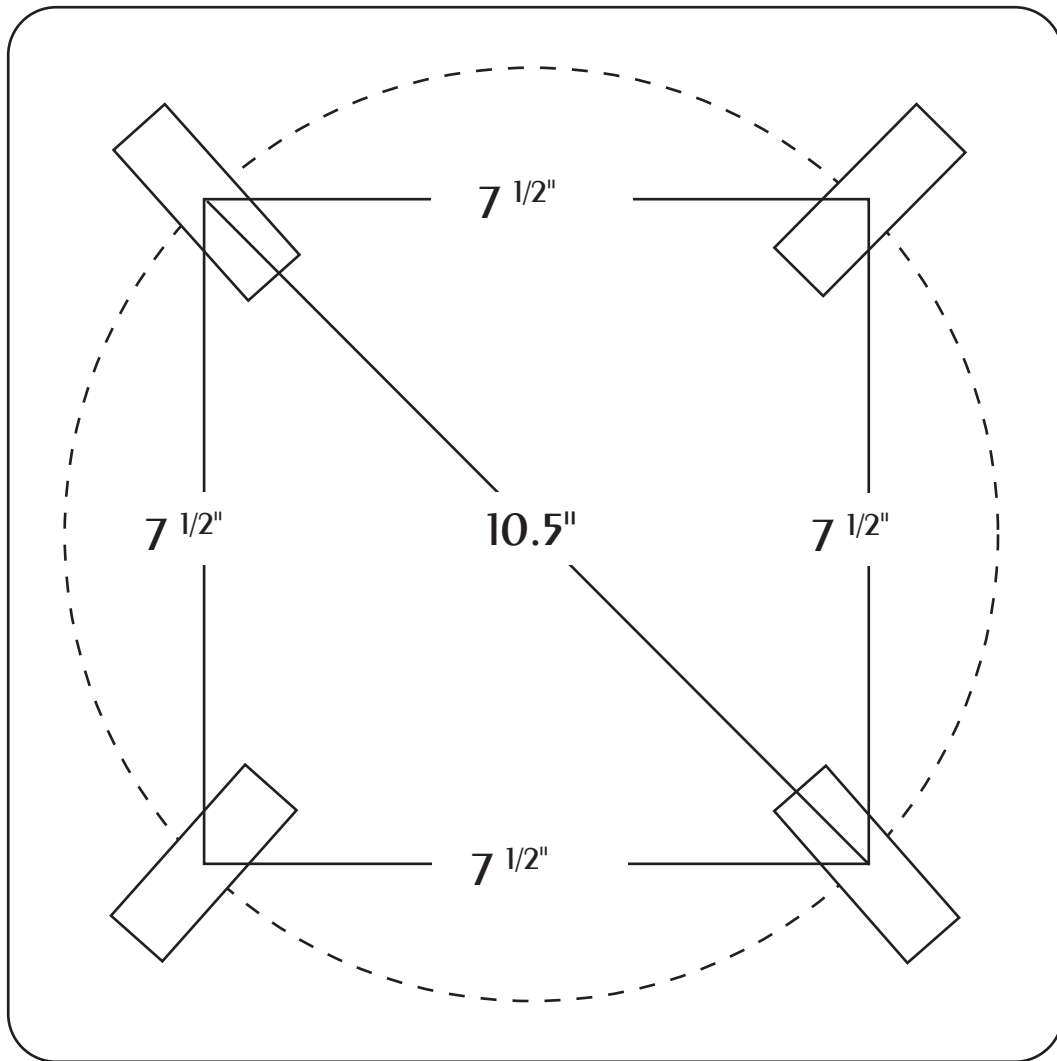

TECHLIGHT BOLT CIRCLE

10.5" Bolt Circle

NOT TO SCALE