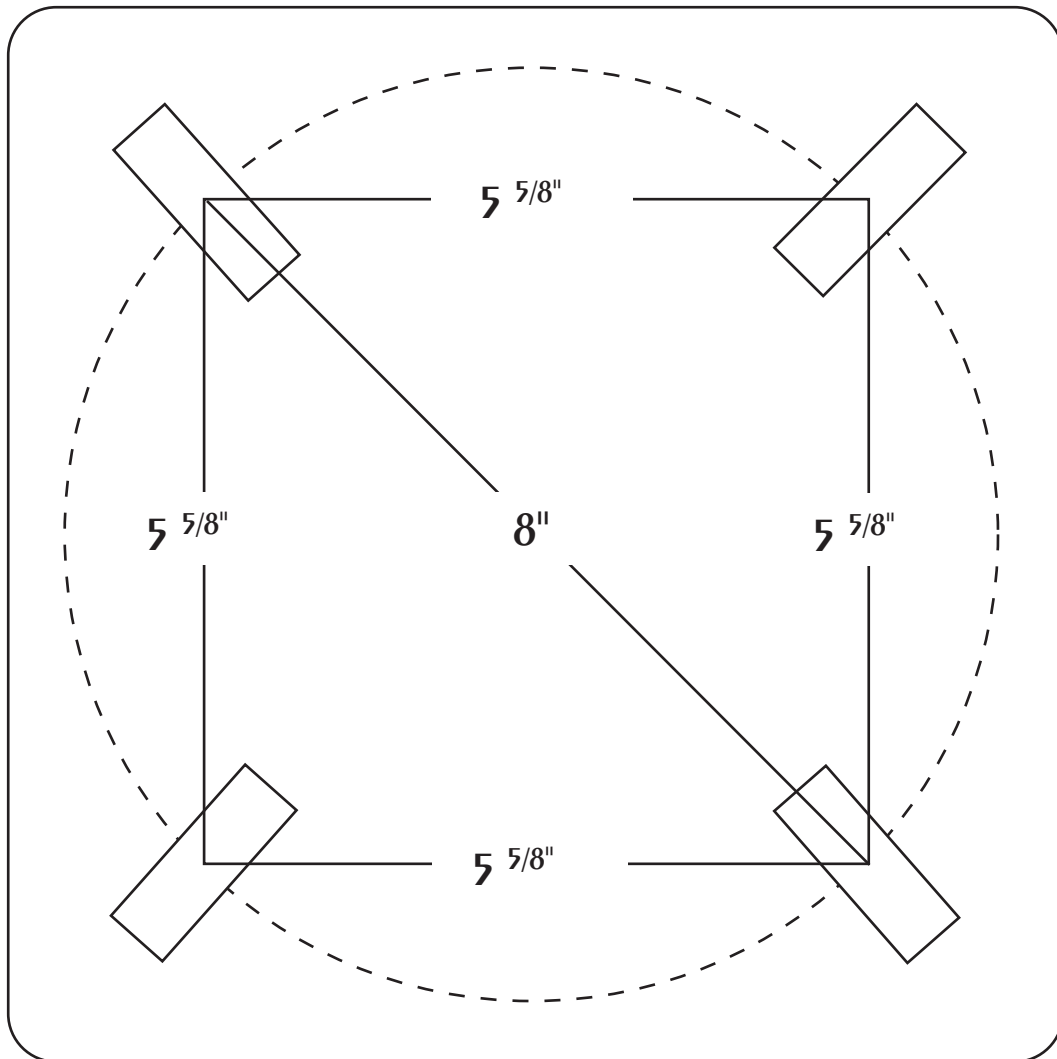

# TECHLIGHT BOLT CIRCLE

**8" Bolt Circle**

**NOT TO SCALE**