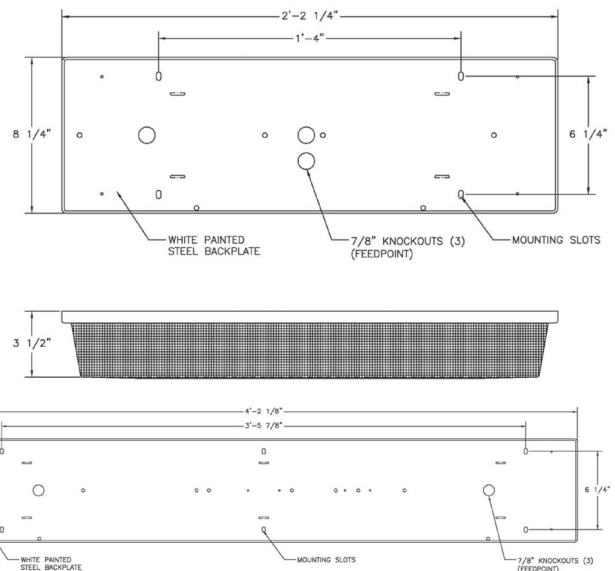

DIMENSIONS

Please contact your Horizon Sales Representative for more information.
All dimensions subject to change without notice.

Ordering Nomenclature

Ex: (Vandal Proof, 2 Lamps, F32T8, Multi-Volt =VP232D)

SERIES	NUMBER OF LAMPS	WATTAGE/TYPE	VOLTAGE	BALLAST FACTOR	OPTIONS
VP	1	14 - 14W T5, 22"	D - Multi-Volt	BLANK - Normal	10RS - $\leq 10\%$ THD, Rapid Start
	2	17 - 17W T8, 24"	1 - 120V	H - High	P - Program Start
	3	24 - 24W T5HO, 22"	2 - 277V	L - Low	20 - $\leq 20\%$ THD
		28T5 - 28W T5, 46"	3 - 347V		EB5 - 500 Lumen T8 Emergency Ballast
		28T8 - 28W T8, 48"	4 - 480V		EB7 - 700 Lumen T8 Emergency Ballast
		32 - 32W T8, 48"	*Multi-Volt is 120/277V		EB14 - 1400 Lumen T8 Emergency Ballast
		39 - 39W, T5HO, 34"			EB30 - 3000 Lumen T8 Emergency Ballast
		48HO - 60W 800mA, 48"			EB5T5 - 500 Lumen T5 Emergency Ballast
		54 - 54W T5HO, 46"			EB7T5 - 700 Lumen T5 Emergency Ballast
					EB14T5 - 1400 Lumen T5 Emergency Ballast
					SBF - Fast-Blow Fuse (Holder Included)
					SBF - Slow-Blow Fuse (Holder Included)
					AC63 - 6', 3/8" dia., Armored Flex Cable
					SJ6 - 6', 3/8" dia., 16/3 SJ Cord
					SJ10 - 10', 3/8" dia., 16/3 SJ Cord
					SJ15 - 15', 3/8" dia., 16/3 SJ Cord
					PWO - Palletized without Cartons
					CD - Continuous Dimming (T8)
					SD - Step Dimming (T8)
					CD5 - Continuous Dimming (T5)
					SD5 - Step Dimming (T5)